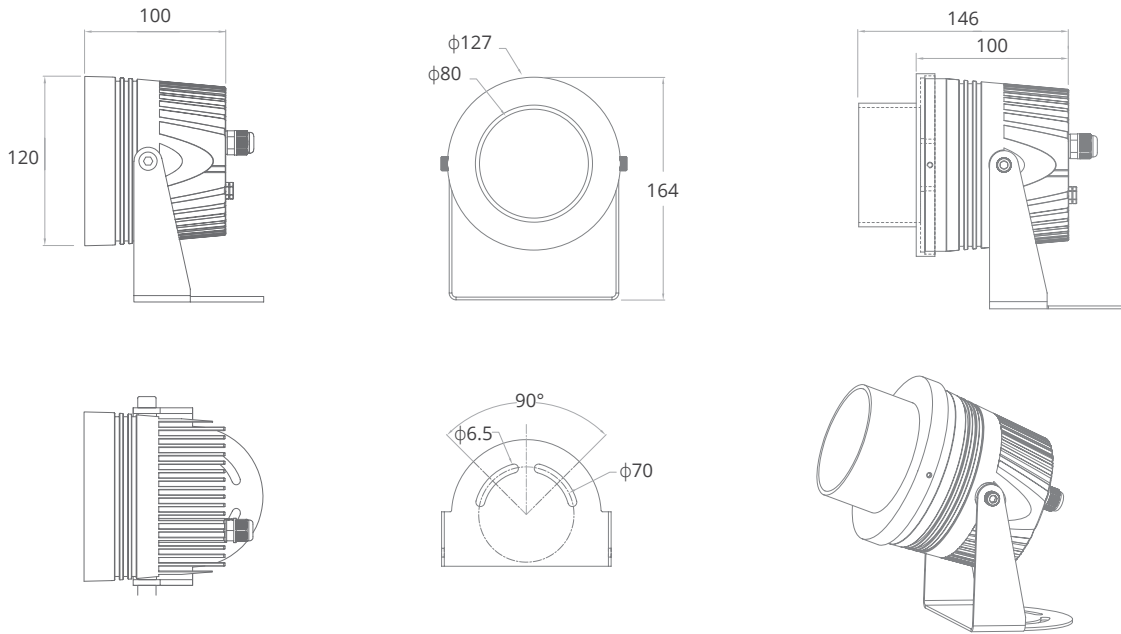

ARCHI 120

Extremely narrow beam by powerful 4 in 1 LED
Extra-long distance shooting.

SPECIFICATION

MODEL	LAND WAVE ARCHI 120
OPERATING VOLTAGE	24V DC, 48V DC
POWER CONSUMPTION	25W MAX
LED TYPE	4 in1 High Power LED
COLOUR TEMP OPTION	2700K , 3000K, 4000K, 5000K RGB, RGBW
CRI	80min
PRODUCT EFFICIENCY	60lm/W@3000K
FULL WIDTH AT HALF MAXIMUM (OPTICS)	4°, 10°, 25°, 40°
MATERIAL	Aluminum + Tempered Glass
AMBIENT OPERATING TEMPERATURE	-20°C ~ +55°C
LUMEN MAINTENANCE	50,000 hours/L70 at 25°C
DIMENSIONS	φ120*100(H)mm φ127*146(H)mm (with top hat)
CABLE LENGTH	1000mm
CONTROL SYSTEM	ON/OFF, DMX/RDM
MOUNTING TYPE	Surface
IP RATING	IP66

DIMENSIONS

*all units are in mm

OPTIC SELECTION

LED	Lumens	Watts	Efficacy
WHITE	1275.08	25.00	51.01

CenterBeamLux	Illuminance at Distance
7653.72 lx	05.0 m
1913.43 lx	10.0 m
850.41 lx	15.0 m
478.36 lx	20.0 m
306.15 lx	25.0 m
212.60 lx	30.0 m